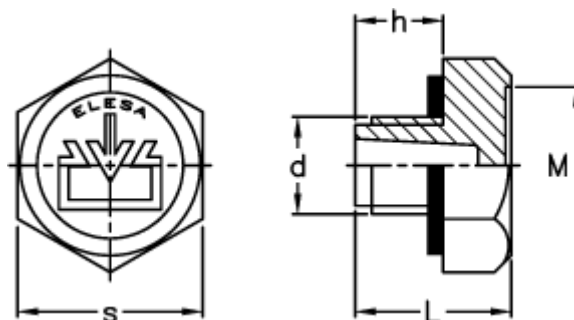

# Data Sheet

Article number: 2311059976  
Description: E+G Oil Plug  
TSD.3/8, red

## Measures

---

d	= G 3/8
h	= 9
L	= 16
M	= 17.0
s	= 22
Tightening torque N m = 8 to 10	